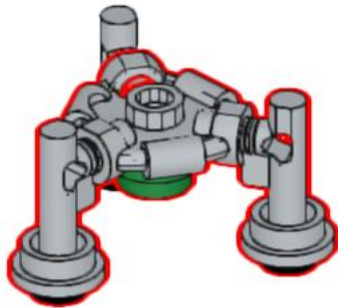

Little Brick Bots
Kappa 1

1

2

3

4

5

6

4x
85861
Light Bluish Gray