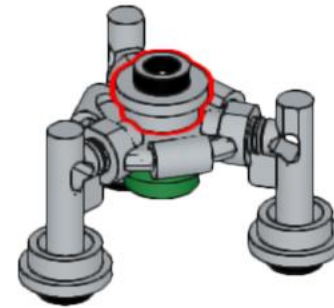

Little Brick Bots
Kappa 1

1

2

3

4

5

6

4x
85861
Light Bluish Gray